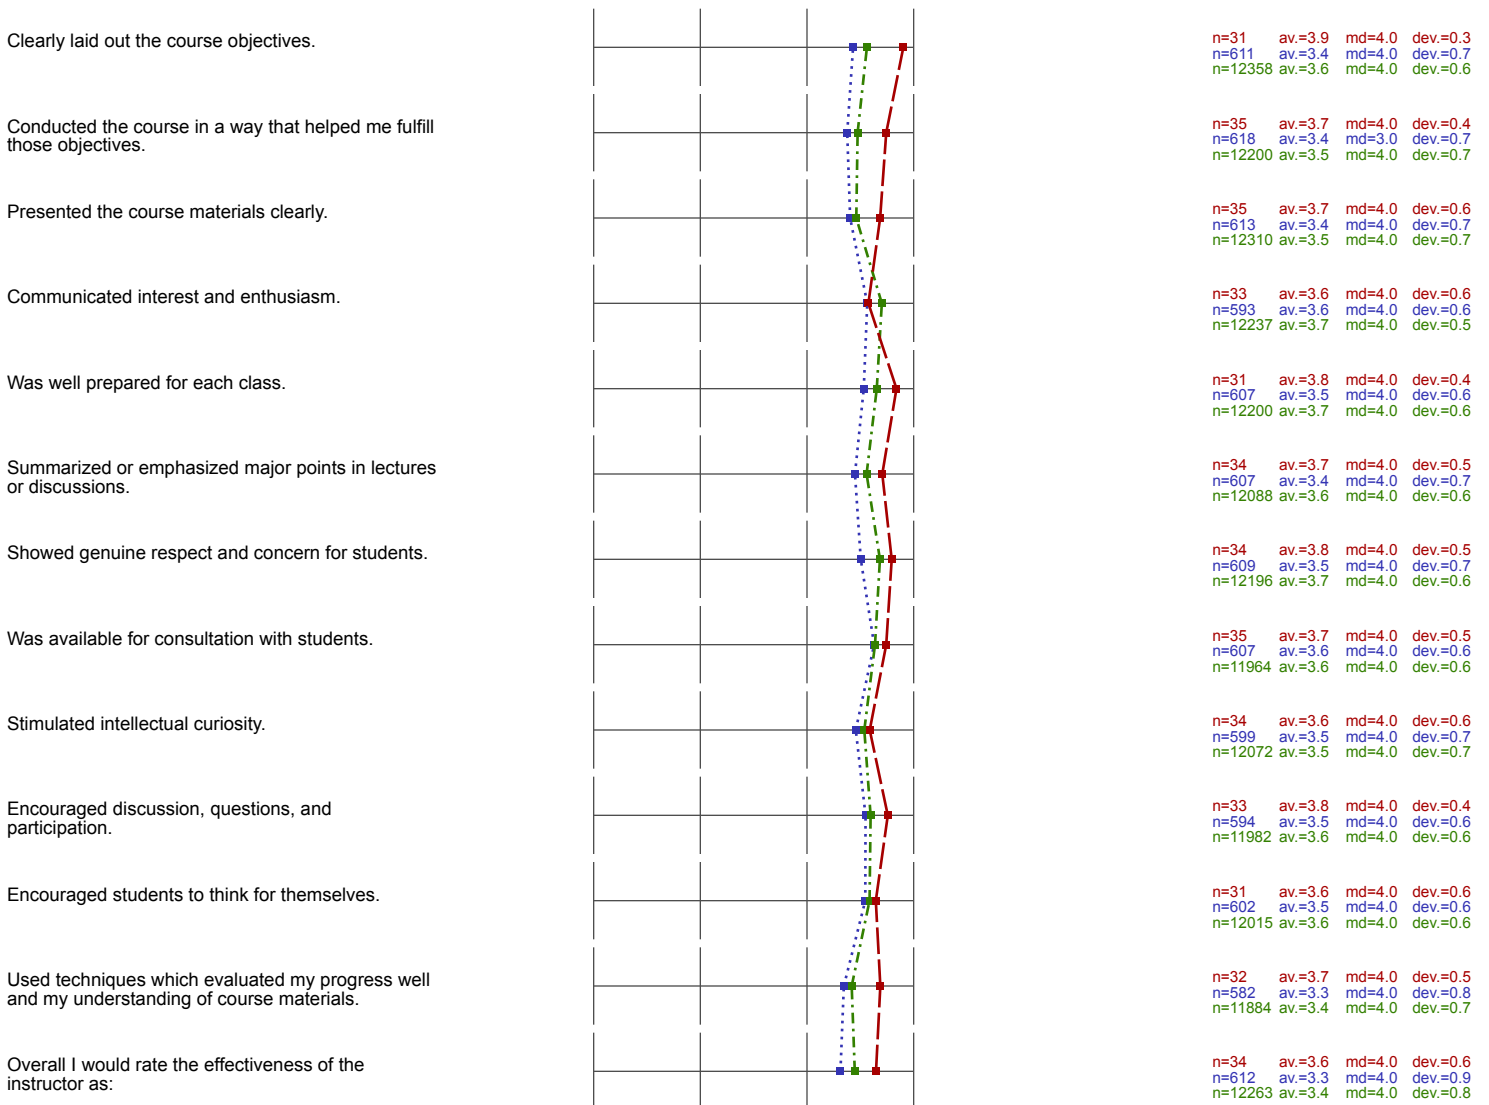

Profile

Compilation: Craig Medvecky FA14 UG

Comparative line: Writing FA14 UG
 Compilation:

Comparative line: Loyola College FA14 UG
 Compilation:

Values used in the profile line: Mean

1. The Professor

3. The Course: Items specific to the course and/or department